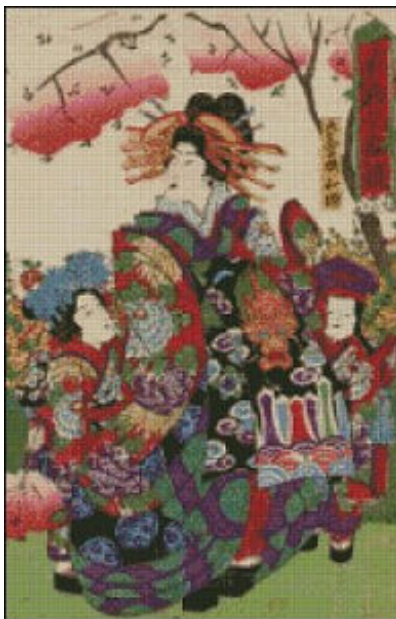

Exported Pattern Image of Courtesan and Kamuro

© Stitch A Painting

<http://www.stitchapainting.org/>

This cross stitch pattern is for **personal use** only. Please don't share this pattern.